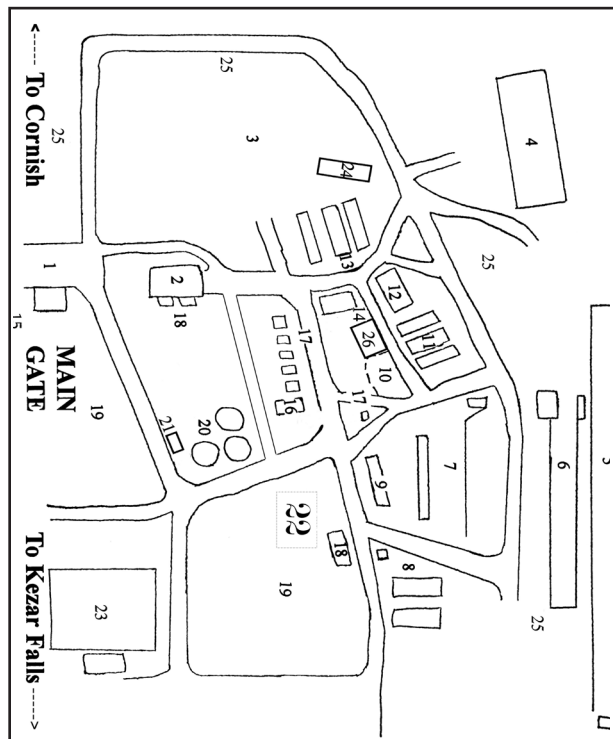

from Southern Maine
& New Hampshire

DIRECTIONS:

From Portland :

Take route 25 West to Main Street Cornish. Turn right at Moulton Lumber. Follow approximately 2.5 miles.

From North Conway and Fryeburg:

Follow 5 South to Cornish - continue as above.

From Freedom, NH:

Follow route 25 East to Cornish. Turn left at Moulton Lumber - continue as above.

From Bridgton and North Windham:

Follow route 35 East to Standish, turn right onto route 25 West - continue as above.

**Come on back to the fairgrounds for the
18TH ANNUAL
OSS�PEE VALLEY MUSIC FESTIVAL
JULY 28 - 31, 2016
FMI: www.ossipeevalley.com**

1. # FAIRGROUNDS
1. Main Gate Administration Office
  2. Hawley Pavilion
  3. Midway
  4. Horseshoe Pits
  5. 4 x 4/ATV Race Track
  6. Mini Tractor Track
  7. Pulling Ring & Grandstand
  8. Horse & Cattle Barns/Scale
  9. Pedal Pull Track
  10. Gazebo Park
  11. Dairy, Beef Cattle & 4-H Barns
  12. Charles West Show Arena
  13. Goat & Sheep & Show Oxen Barns
  14. Ag Demonstration Area
  15. Walk-In Gate
  16. Commercial Exhibits Office Security Office
  17. Organization Food Booths
  18. Restrooms
  19. Parking
  20. Octagon Exhibit Halls
  21. Blacksmith Shop & AG Exhibit Area
  22. Stage & Show Tent
  23. Pony, Draft Horse Ring
  24. Sheep & Goat Show Arena
  25. Camping
  26. Show Steer Ring

No pets will be allowed on Fairgrounds except service dogs.

OSS�PEE VALLEY FAIR

2016

“The Friendliest of Fairs!”

July 7-10

South Hiram, Maine

www.ossipeevalleyfair.com